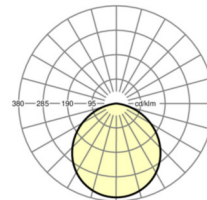

LIGHTING TECHNOLOGY

Placement	LED, Colour rendering/Light colour CRI ≥ 80 / 3000K
Colour tolerance (MacAdam)	3SDCM
Photobiological safety (Luminaire)	RG0
Nominal luminous flux	1007lm
LED service life	50000h L85/B10 (Tq 25°C), 75000h L80/B10 (Tq 25°C)
Luminaire luminous efficiency	73lm/W
Beam angle	110°
UGR lat./long.	27.9 / 27.9

MECHANICS

Housing colour	white
Dimensions (LxWxH/DxH)	140mm x 115mm
Weight (net)	1.03kg
Type of installation	Ceiling-mounted single installation

Dimensions

H	115 mm	Height
D	140 mm	Diameter

DEEP-LINK

<https://www.regiolux.de/en/article/37691116640>